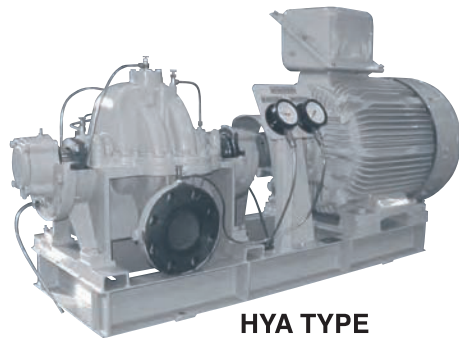

CENTRIFUGAL PUMP

HYA Model

用途/Service

* 給水ポンプ

* Feed Water Pump

OUTLINE DRAWING ▶

PERFORMANCE CHART ▶

HSN-KIKAI KOGYO CO.,LTD.

HYA Model <OUTLINE DRAWING>

HYA TYPE PERFORMANCE CHART

HORIZONTAL TWO STAGE SINGLE SUCTION