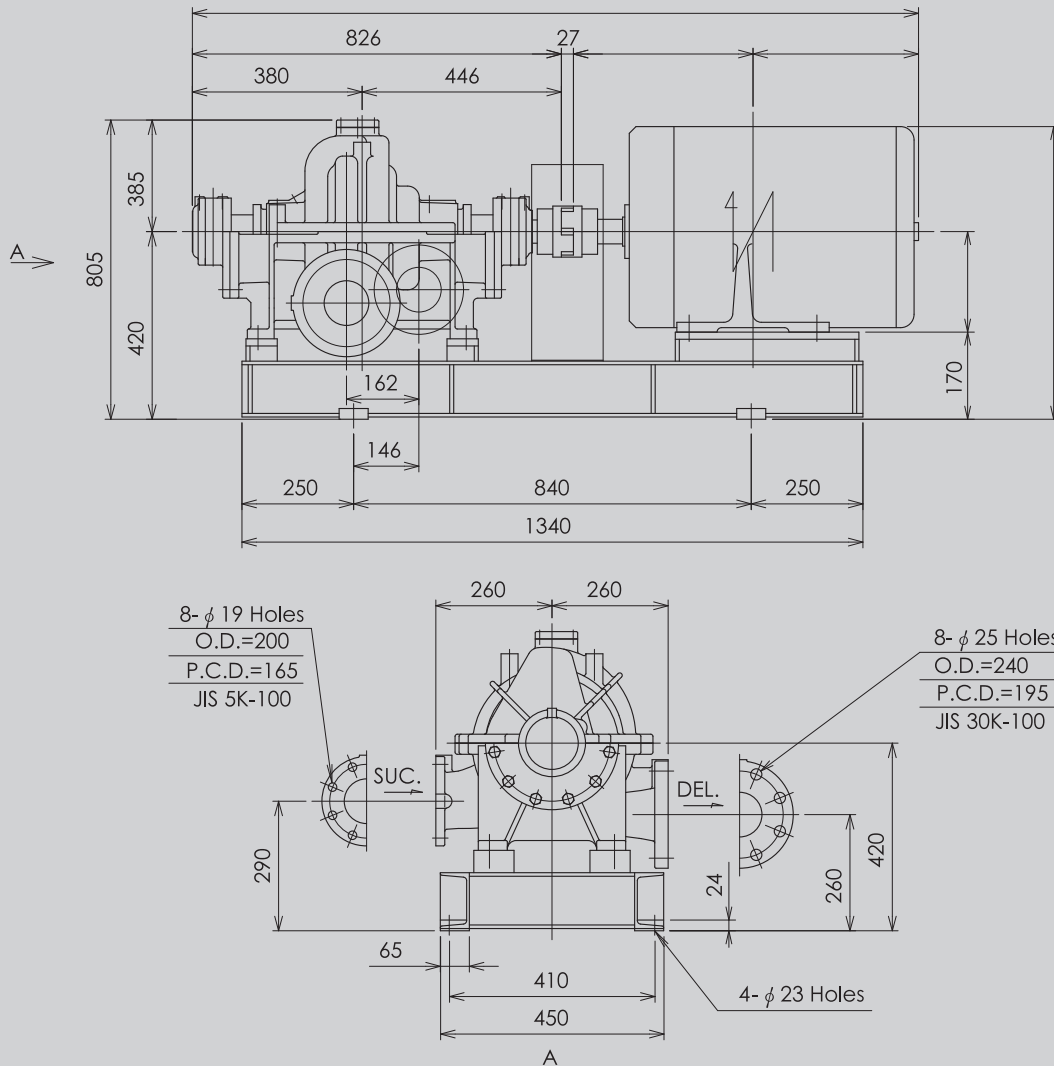

CENTRIFUGAL PUMP

HYA Model

用途/Service

* 給水ポンプ

* Feed Water Pump

OUTLINE DRAWING ▶

PERFORMANCE CHART ▶

HSN-KIKAI KOGYO CO.,LTD.

HYA Model <OUTLINE DRAWING>

HYA TYPE PERFORMANCE CHART

HORIZONTAL TWO STAGE SINGLE SUCTION