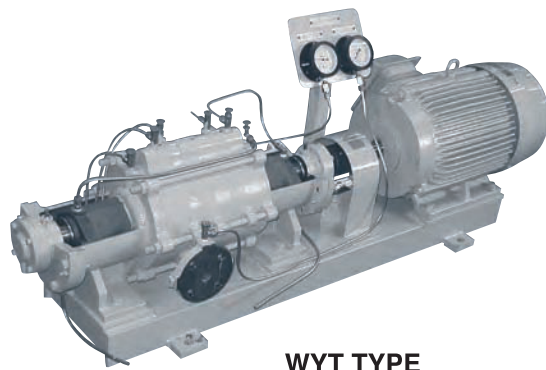

CENTRIFUGAL PUMP

WYT Model

WYT TYPE

用途/Service

* 給水ポンプ

* Feed Water Pump

OUTLINE DRAWING ▶

PERFORMANCE CHART ▶

WYT Model <OUTLINE DRAWING>

WYT TYPE PERFORMANCE CHART

HORIZONTAL FOUR STAGE SINGLE SUCTION

3600 min⁻¹