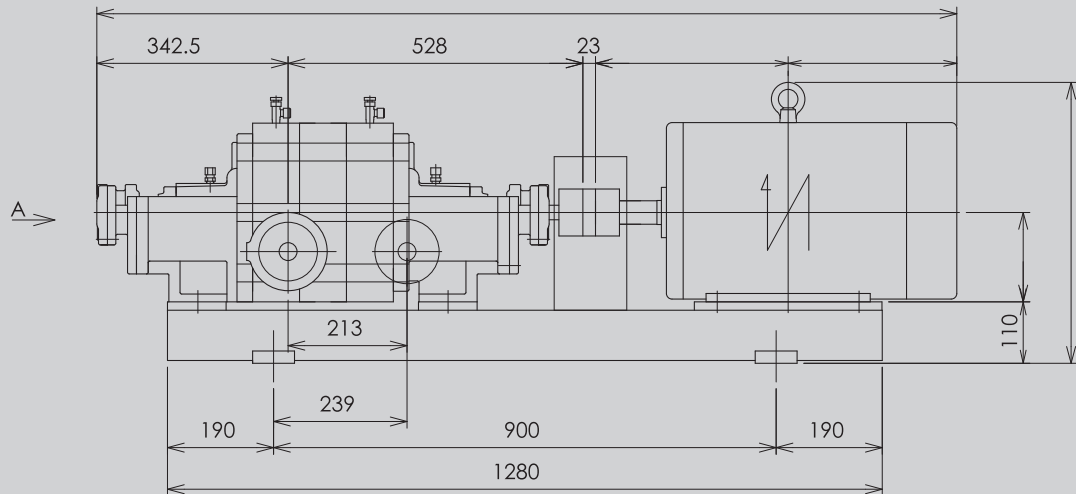

CENTRIFUGAL PUMP

WYT Model

WYT TYPE

用途/Service

* 給水ポンプ

* Feed Water Pump

OUTLINE DRAWING ▶

PERFORMANCE CHART ▶

WYT Model <OUTLINE DRAWING>

WYT TYPE PERFORMANCE CHART

HORIZONTAL FOUR STAGE SINGLE SUCTION

3600 min⁻¹