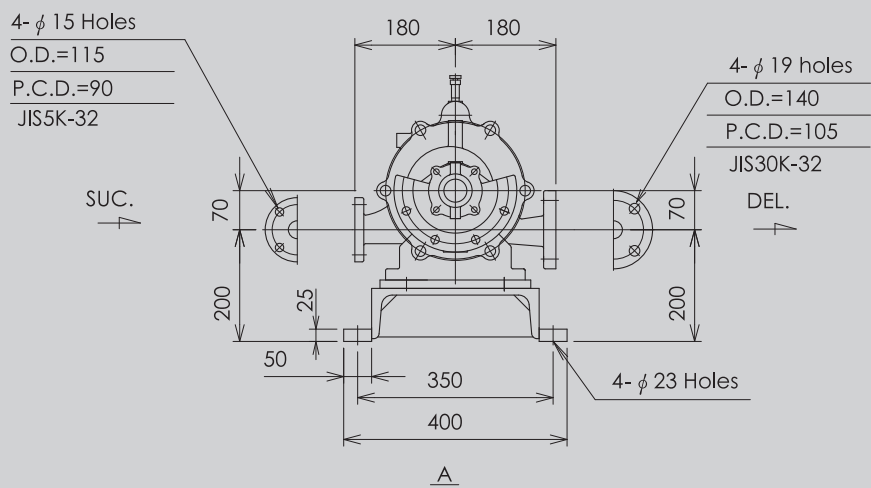

CENTRIFUGAL PUMP

WYT Model

WYT TYPE

用途/Service

* 給水ポンプ

* Feed Water Pump

OUTLINE DRAWING ▶

PERFORMANCE CHART ▶

WYT Model <OUTLINE DRAWING>

WYT TYPE PERFORMANCE CHART

HORIZONTAL FOUR STAGE SINGLE SUCTION

3600 min⁻¹